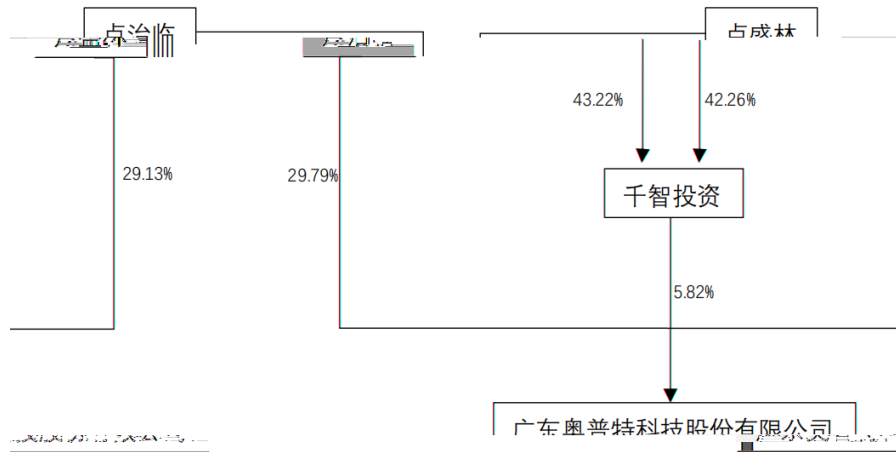

AI

3D
3C

3.

2D 2D 3D 3D 3D 3D 3D 3D
3D 3D 3D 3D 3D 3D 3D 3D

2

PCB SMT
" " GWh TWh
TWh
" " "

	56,541,051.00	122,785,320.14	75,707,058.28	42,654,987.59
	-3,965,552.00	4,630,811.83	-76,275,959.27	120,548,937.51

4

4.1

10

:

()	4,695
()	5,020
	0
	0
	0
	0

0

—

			(%)				
	11,793,600	36,363,600	29.79	36,363,600	36,363,600		
	11,531,520	35,555,520	29.13	35,555,520	35,555,520		0

4.2

4.3

4.4

5

1

1.		30.39%		31.59%
2.		40.14%	18.88%	39.32%
	13.83%		7.26%	

2